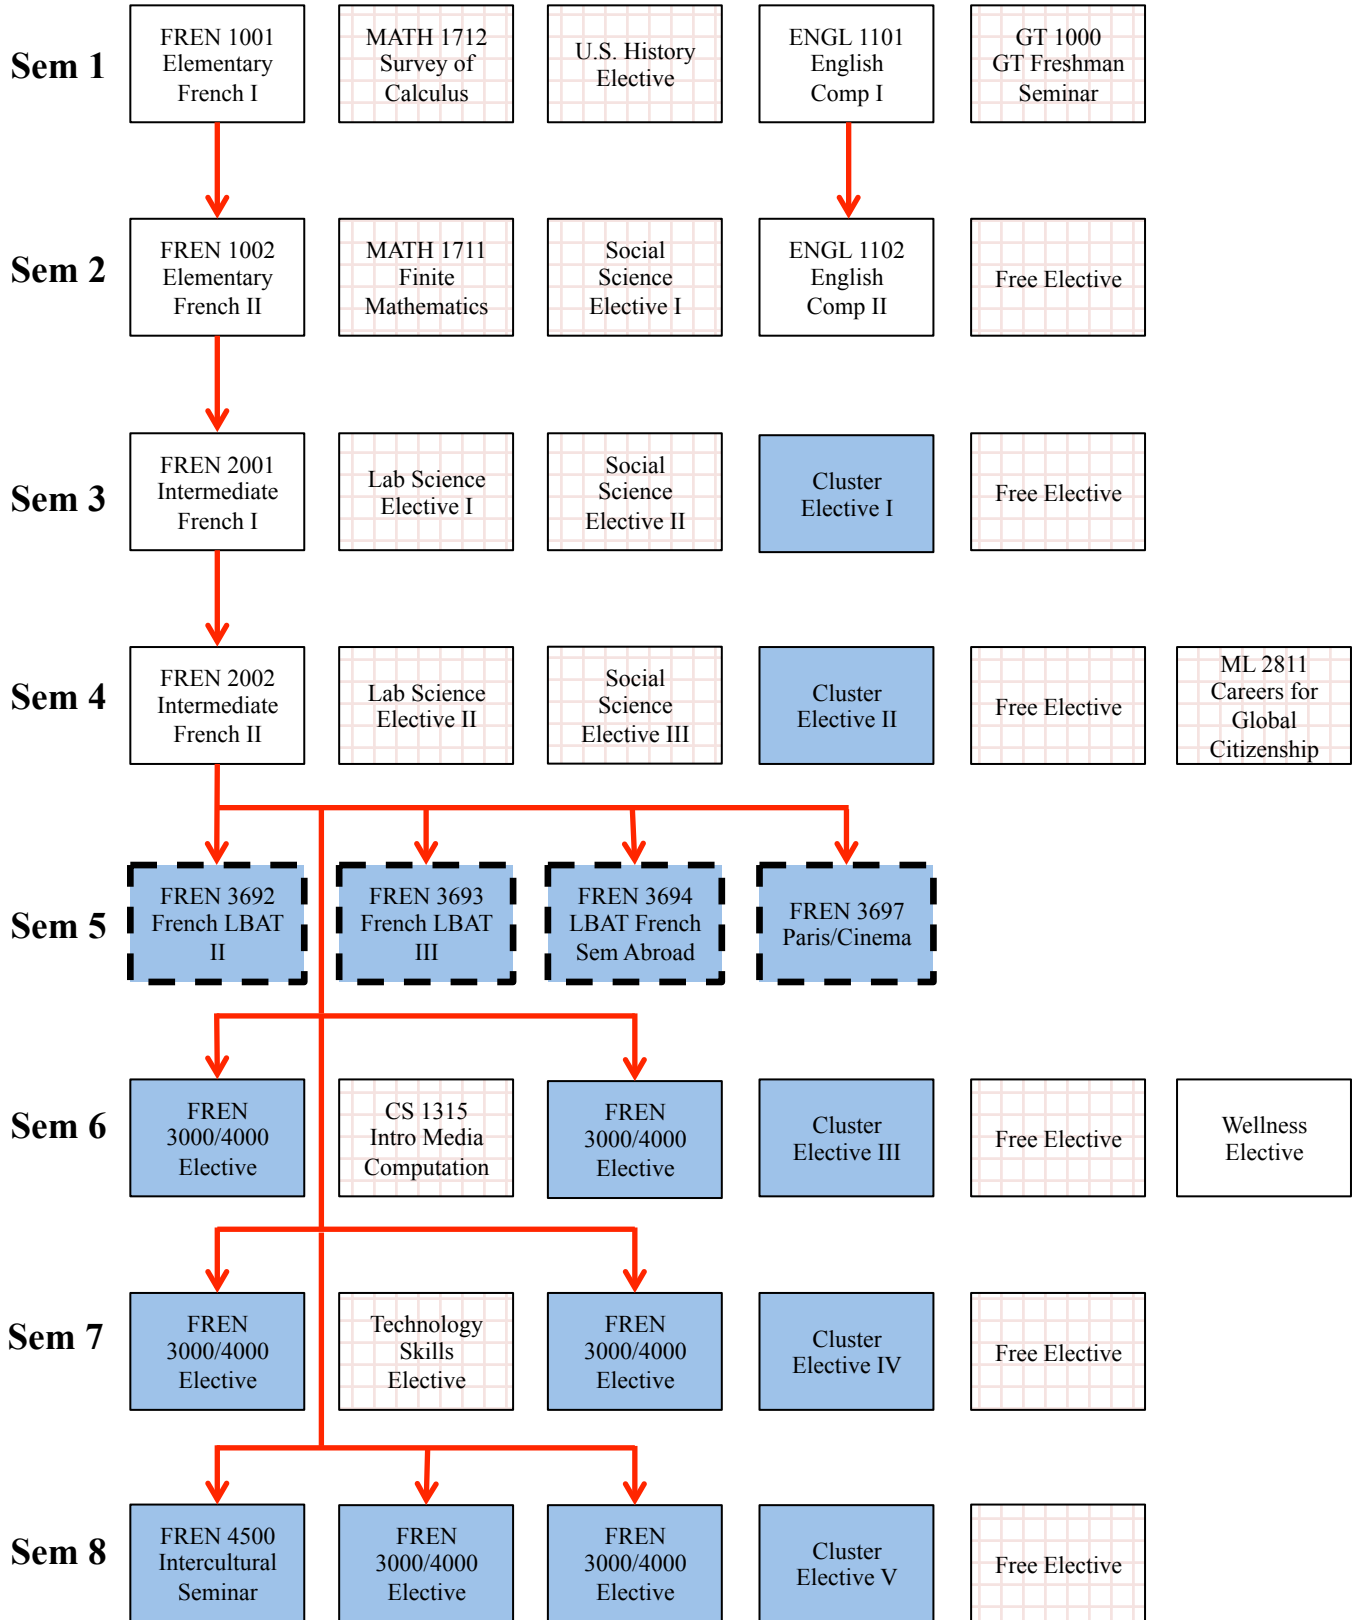

ALIS (French): Sample 8-Semester Schedule and Prerequisites

Key

Requires a grade of "C" or better

Study Abroad Course

May be taken pass/fail (Max allowed is 9 hours)

Prerequisite

Note: This represents a sample degree completion plan only. Students are not required to follow this exact plan.