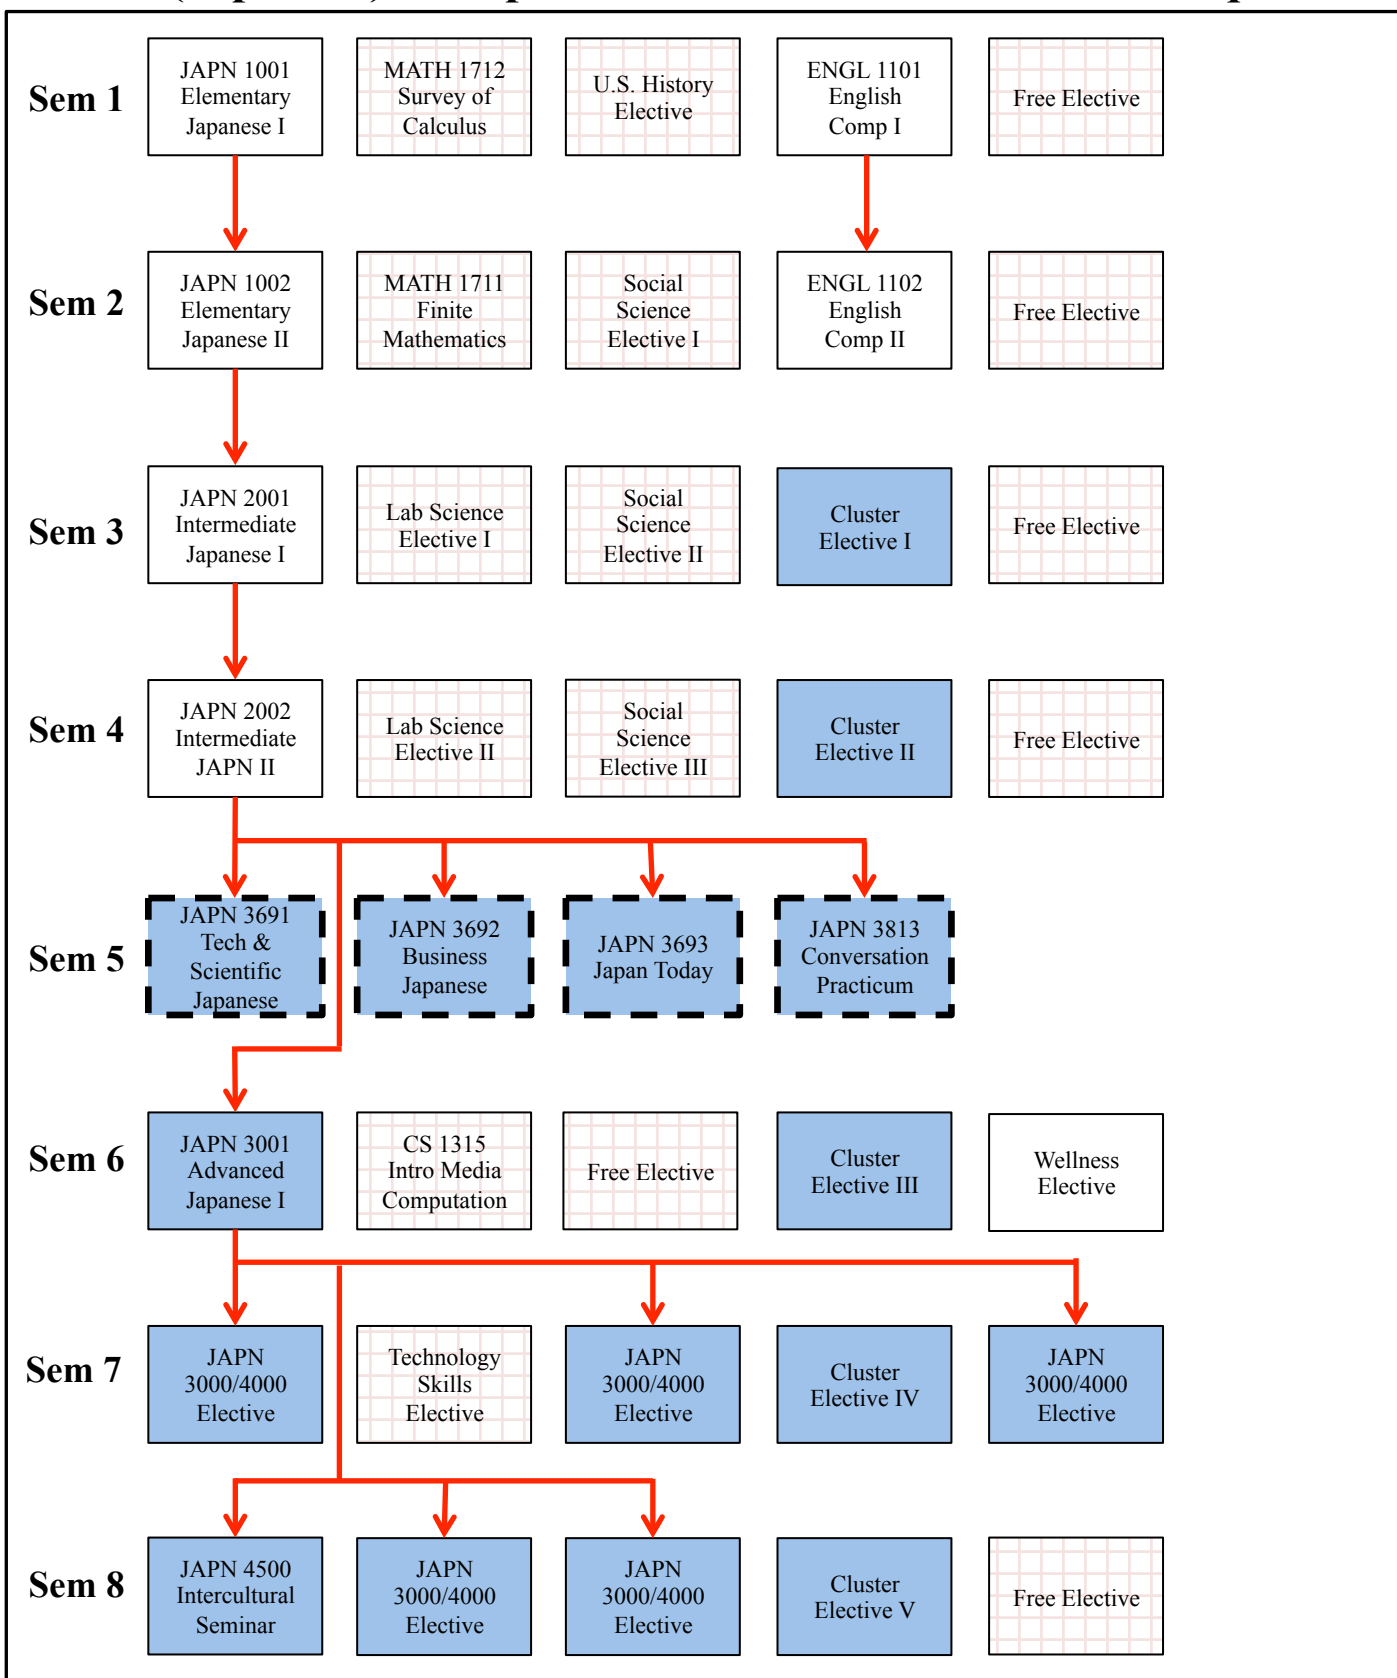

ALIS (Japanese): Sample 8-Semester Schedule and Prerequisites

Key

Requires a grade of "C" or better

Study Abroad Course

May be taken pass/fail (Max allowed is 9 hours)

Prerequisite
→

Note: This represents a sample degree completion plan only. Students are not required to follow this exact plan.