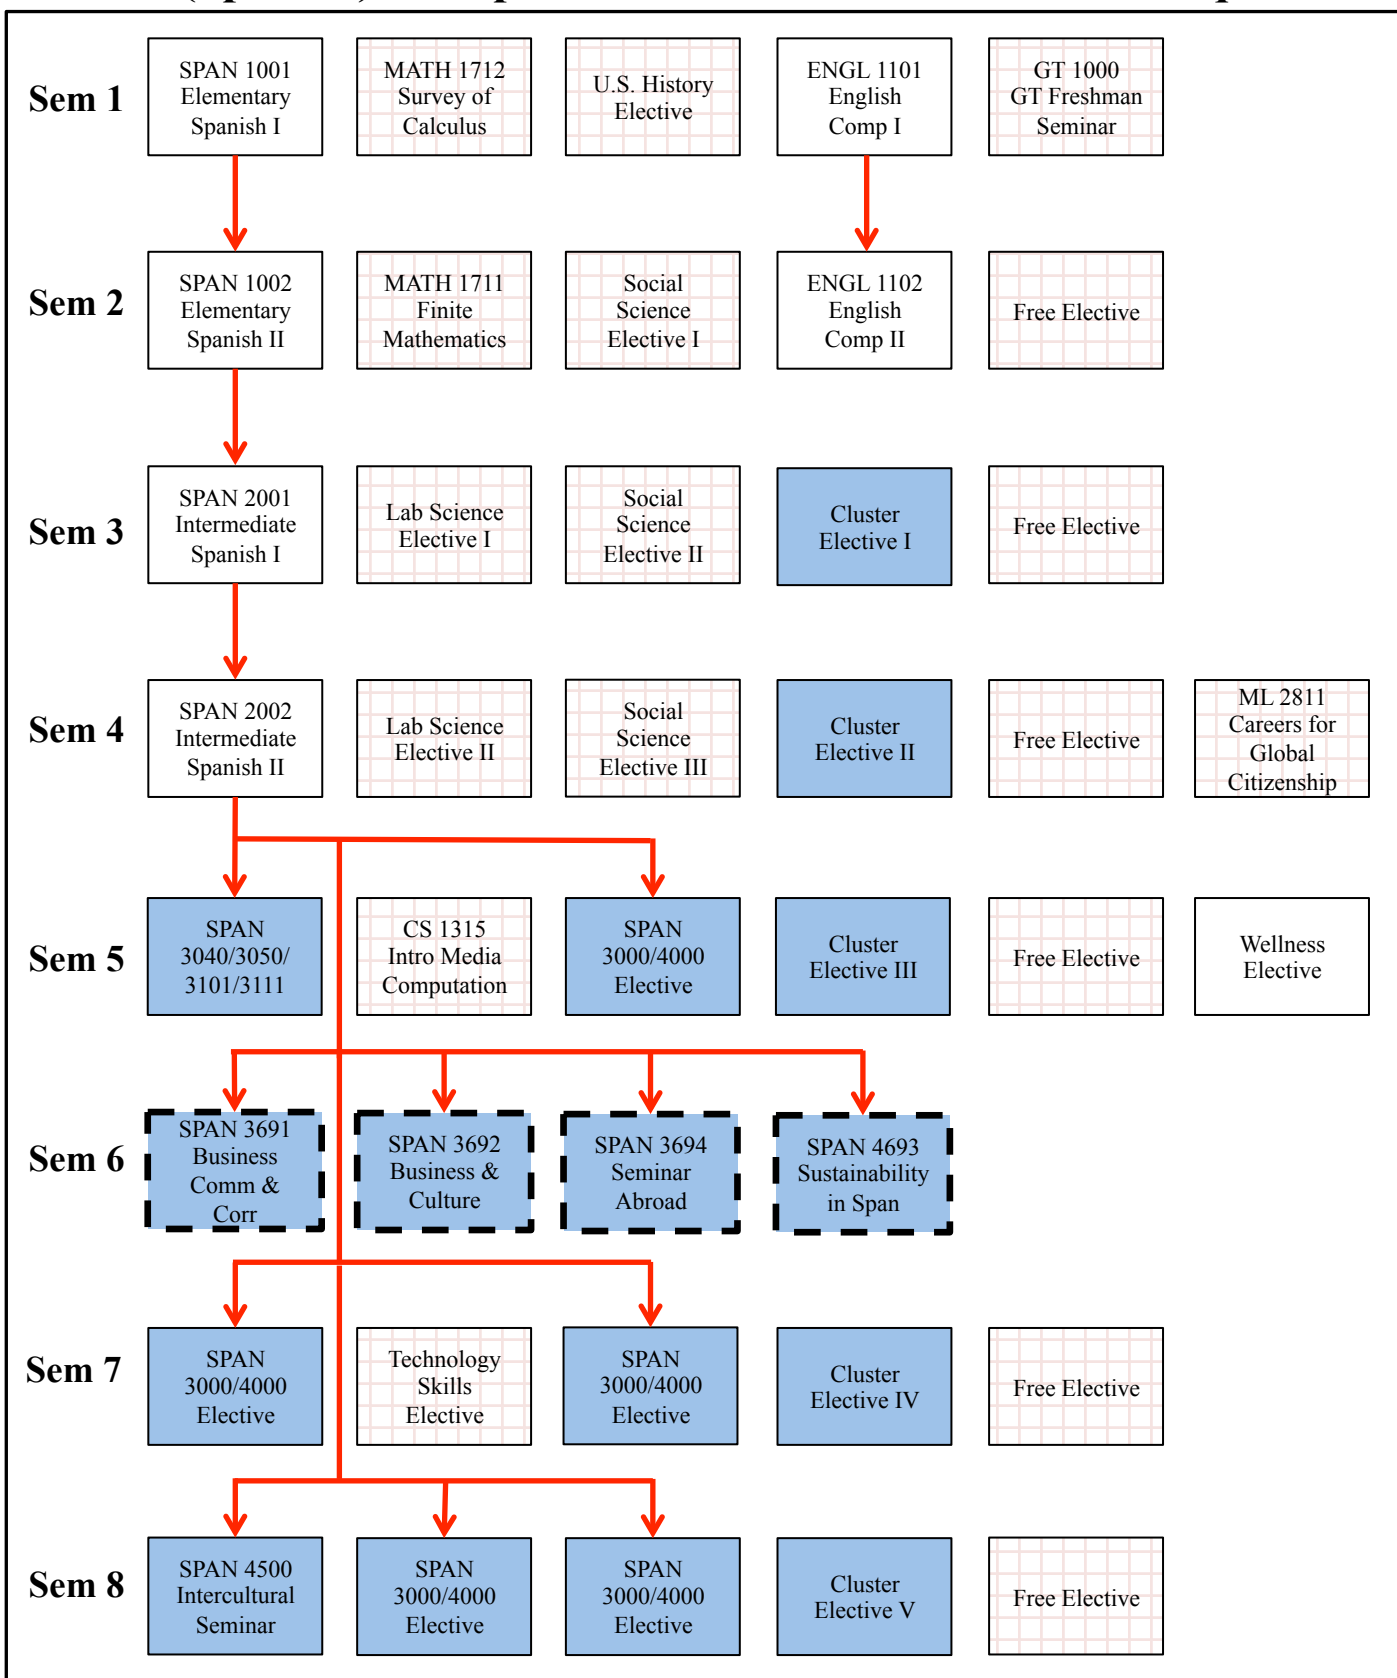

ALIS (Spanish): Sample 8-Semester Schedule and Prerequisites

Key

Requires a grade of "C" or better

Study Abroad Course

May be taken pass/fail (Max allowed is 9 hours)

Prerequisite

Note: This represents a sample degree completion plan only. Students are not required to follow this exact plan.