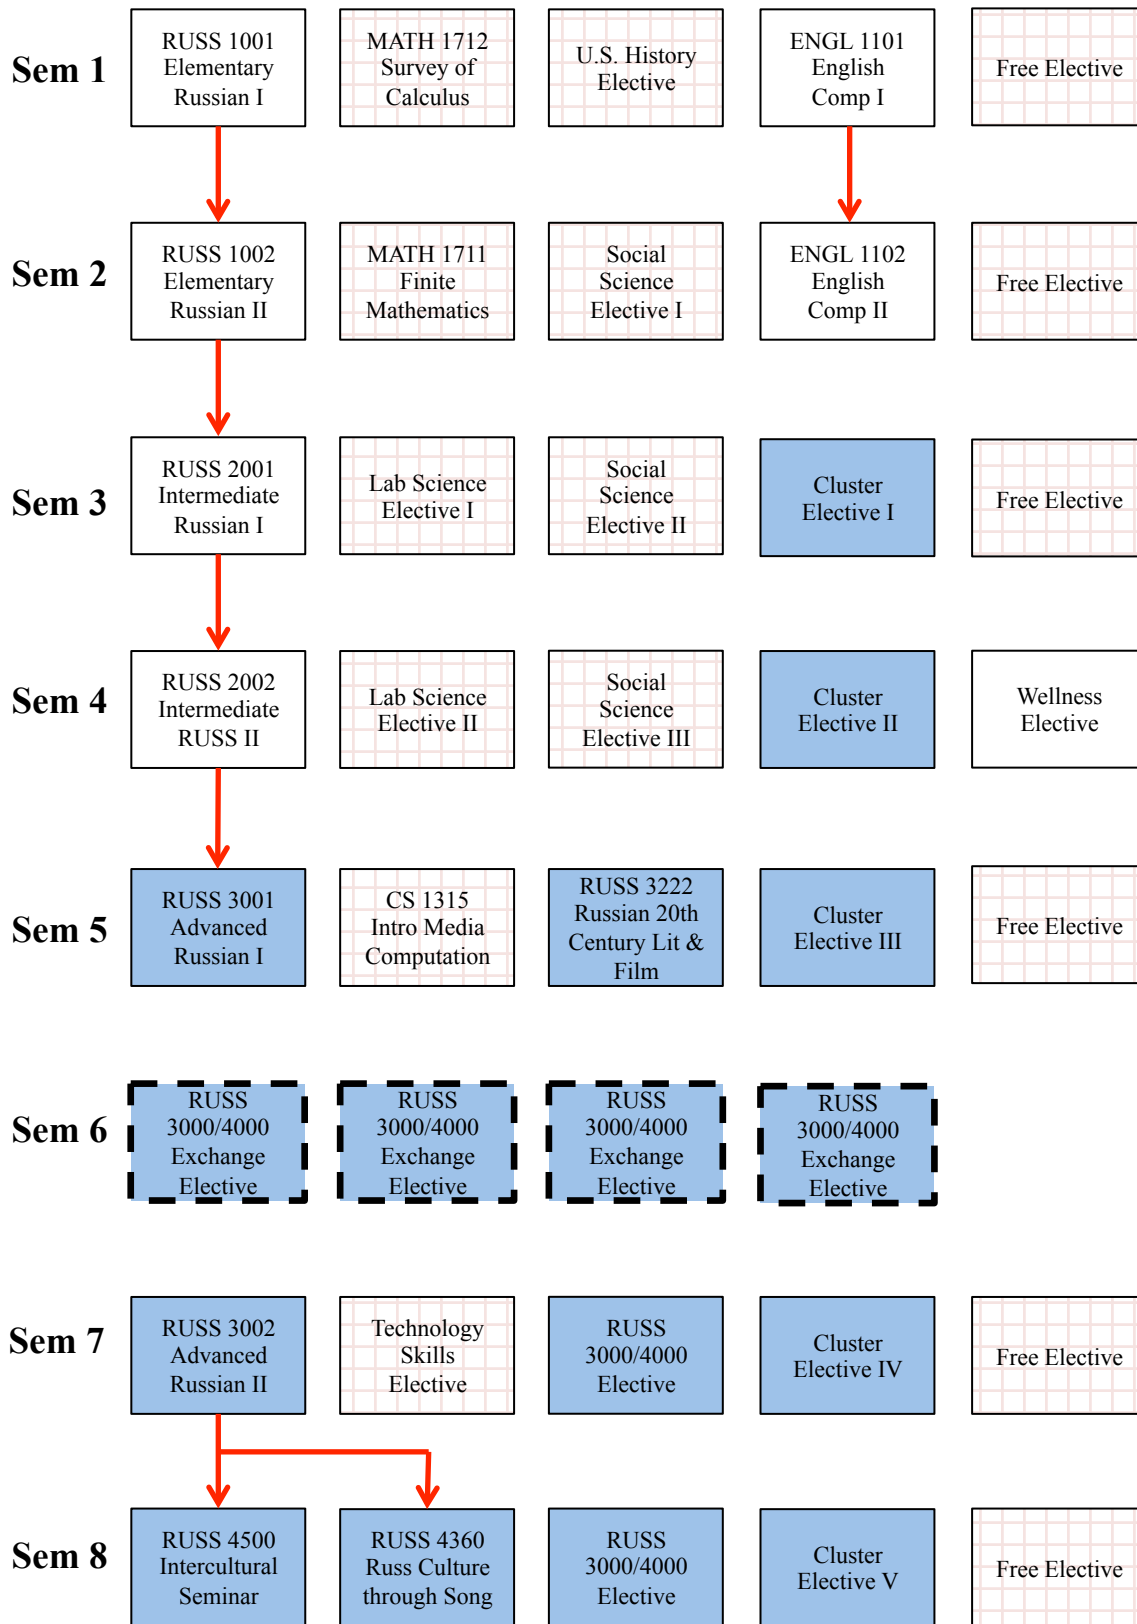

## Prerequisite

**Note:** This represents a sample degree completion plan only. Students are not required to follow this exact plan.

## Key

Requires a grade of "C" or better

Study Abroad Course

May be taken pass/fail (Max allowed is 9 hours)

Prerequisite  
→

**Note:** This represents a sample degree completion plan only. Students are not required to follow this exact plan.

# ALIS (Russian): Sample 8-Semester Schedule and Prerequisites