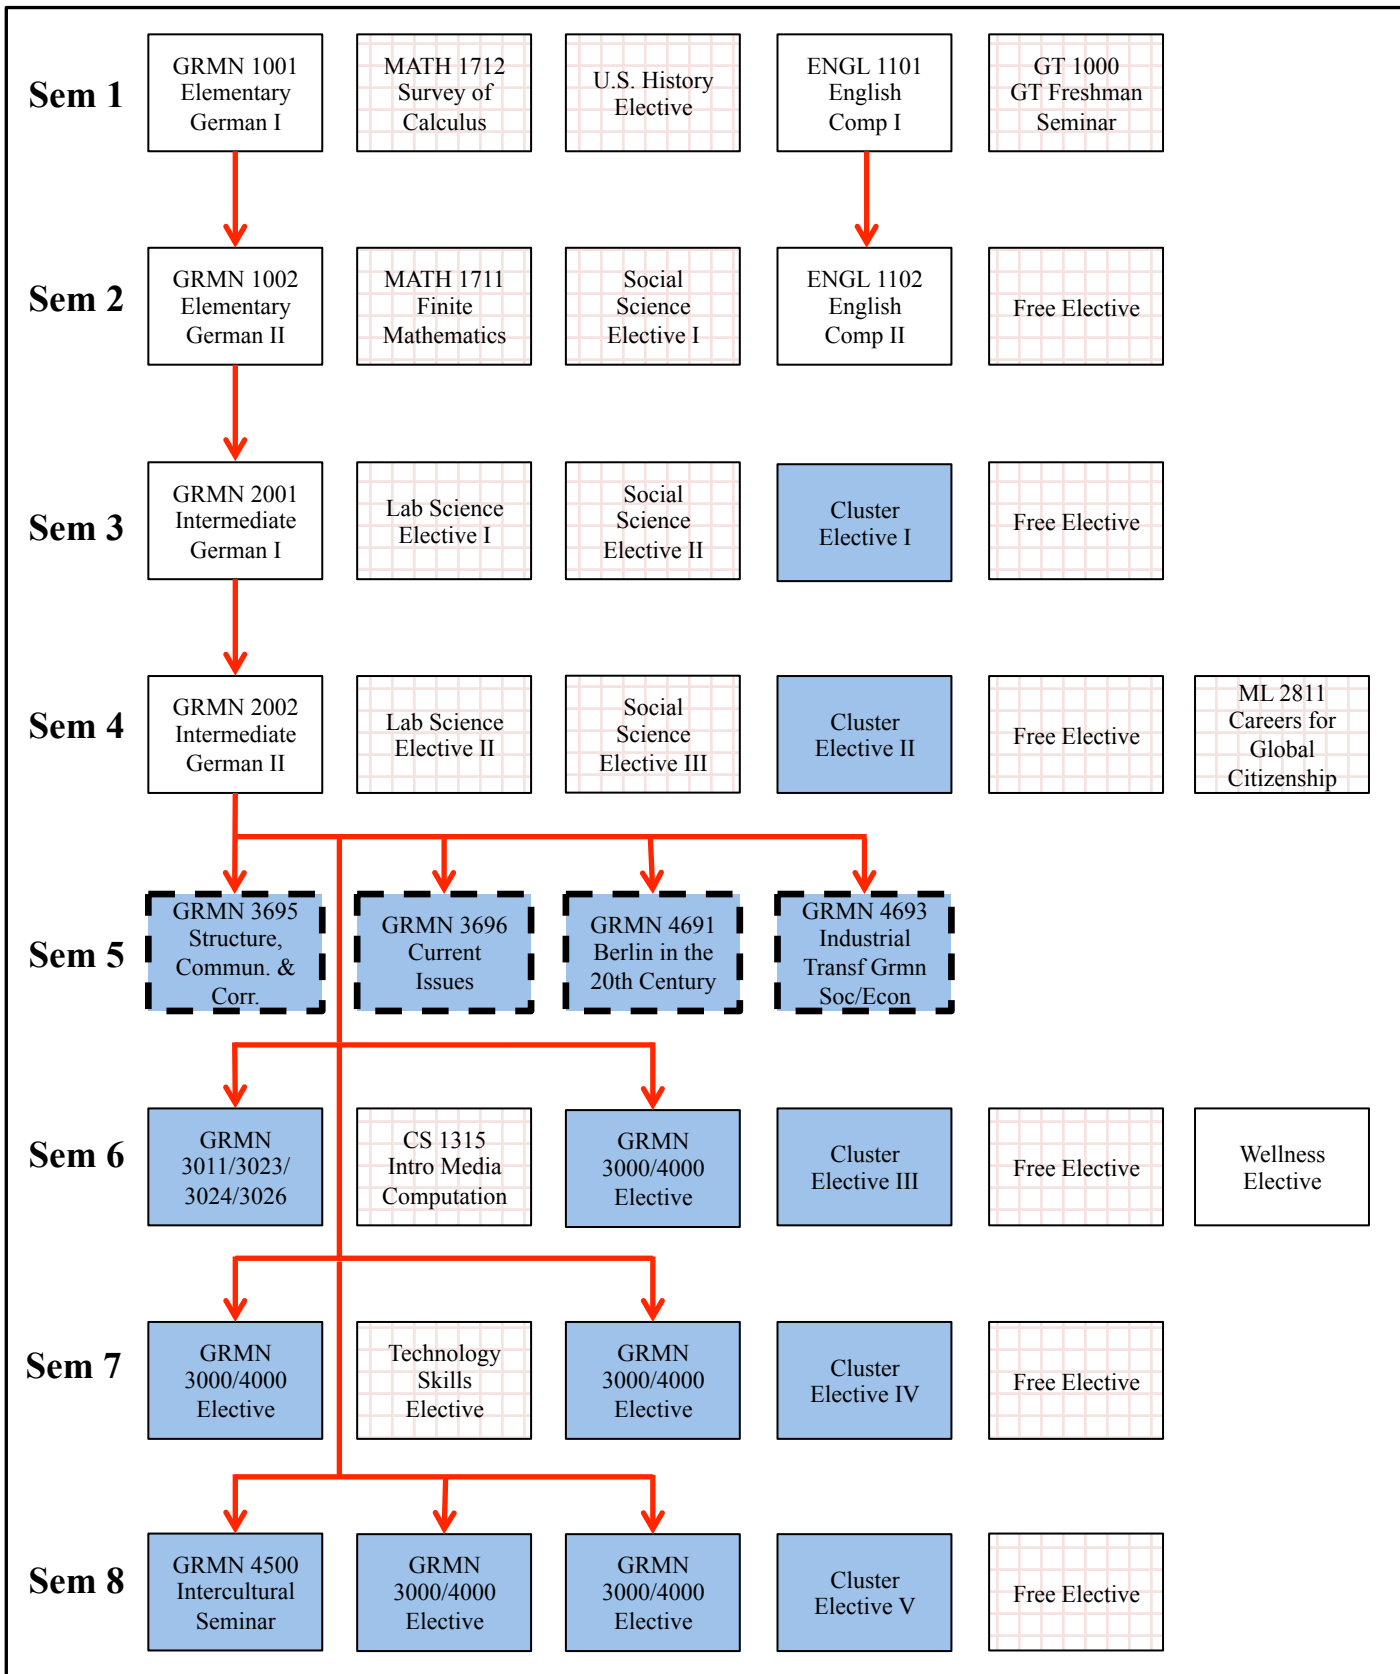

ALIS (German): Sample 8-Semester Schedule and Prerequisites

Key

Requires a grade of "C" or better

Study Abroad Course

May be taken pass/fail (Max allowed is 9 hours)

Prerequisite

Note: This represents a sample degree completion plan only. Students are not required to follow this exact plan.